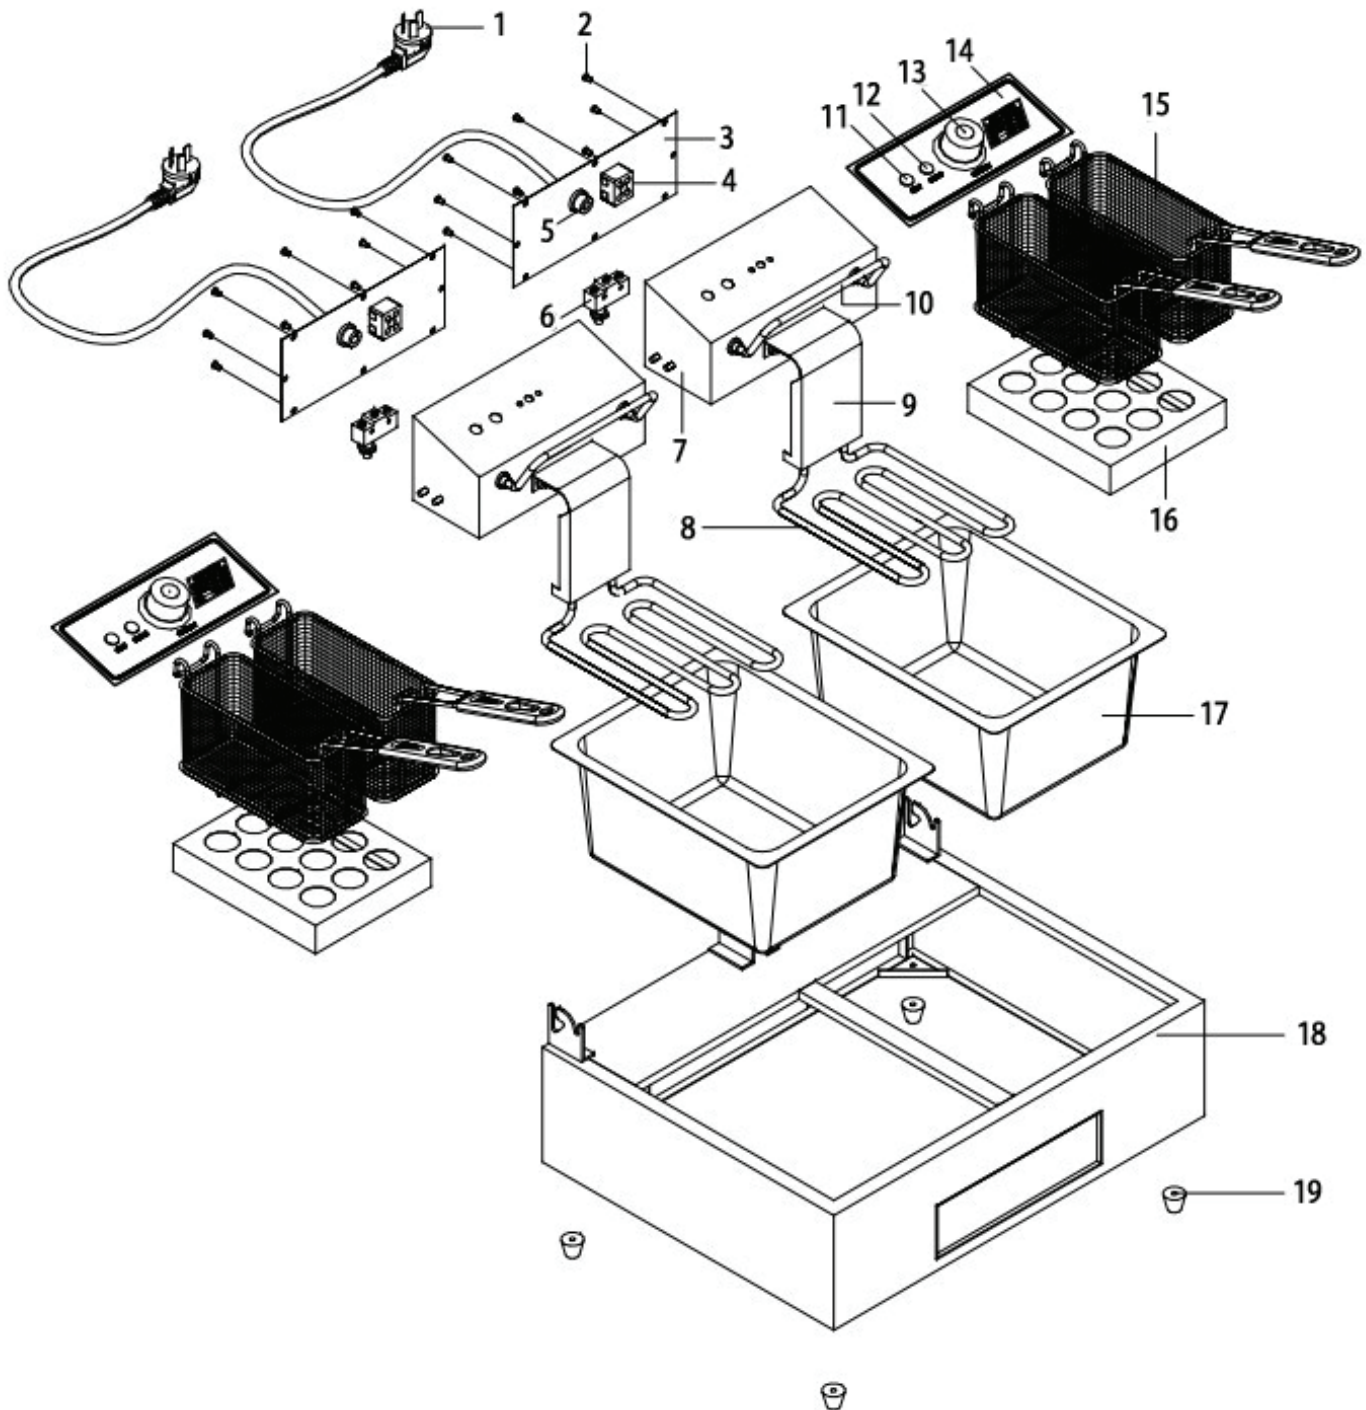

Parts Breakdown

Model CE-CN-0012-D 39372

Parts Breakdown

Model CE-CN-0012-D 39372

Item No.	Description	Position	Item No.	Description	Position	Item No.	Description	Position
75185	Power Cord for 39372	1	75192	Heater for 39372	8	39986	Fryer Basket for 39372	15
75186	M4-8 Screw for 39372	2	75193	Heater Back Cover for 39372	9	75200	Heater Bottom Cover for 39372	16
75187	Control Box Board for 39372	3	75194	Basket Hanging Rod for 39372	10	75201	Oil Tank for 39372	17
75188	Terminal Block for 39372	4	75195	Green Indicator for 39372	11	70402	Hard Surface for 39372	18
75189	Power Cord Fixtures for 39372	5	75196	Yellow Indicator for 39372	12	75202	Rubber Feet for 39372	19
75190	Micro Switch for 39372	6	75197	Thermostat for 39372	13	63500	Cover for 39372	
75191	Control Box for 39372	7	75198	PVC Board for 39372	14			